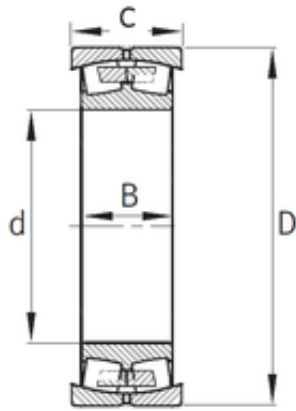

BEARING DRIVESHAFT, INC.

110 mm x 180 mm x 69 mm FAG 534176
Bearing

Bearing No. 534176

Size	110x180x69 mm
Bore Diameter	110 mm
Outer Diameter	180 mm
Width	69 mm
d	110 mm
D	180 mm
B	69 mm

534176 Bearing 2D drawings and 3D CAD models